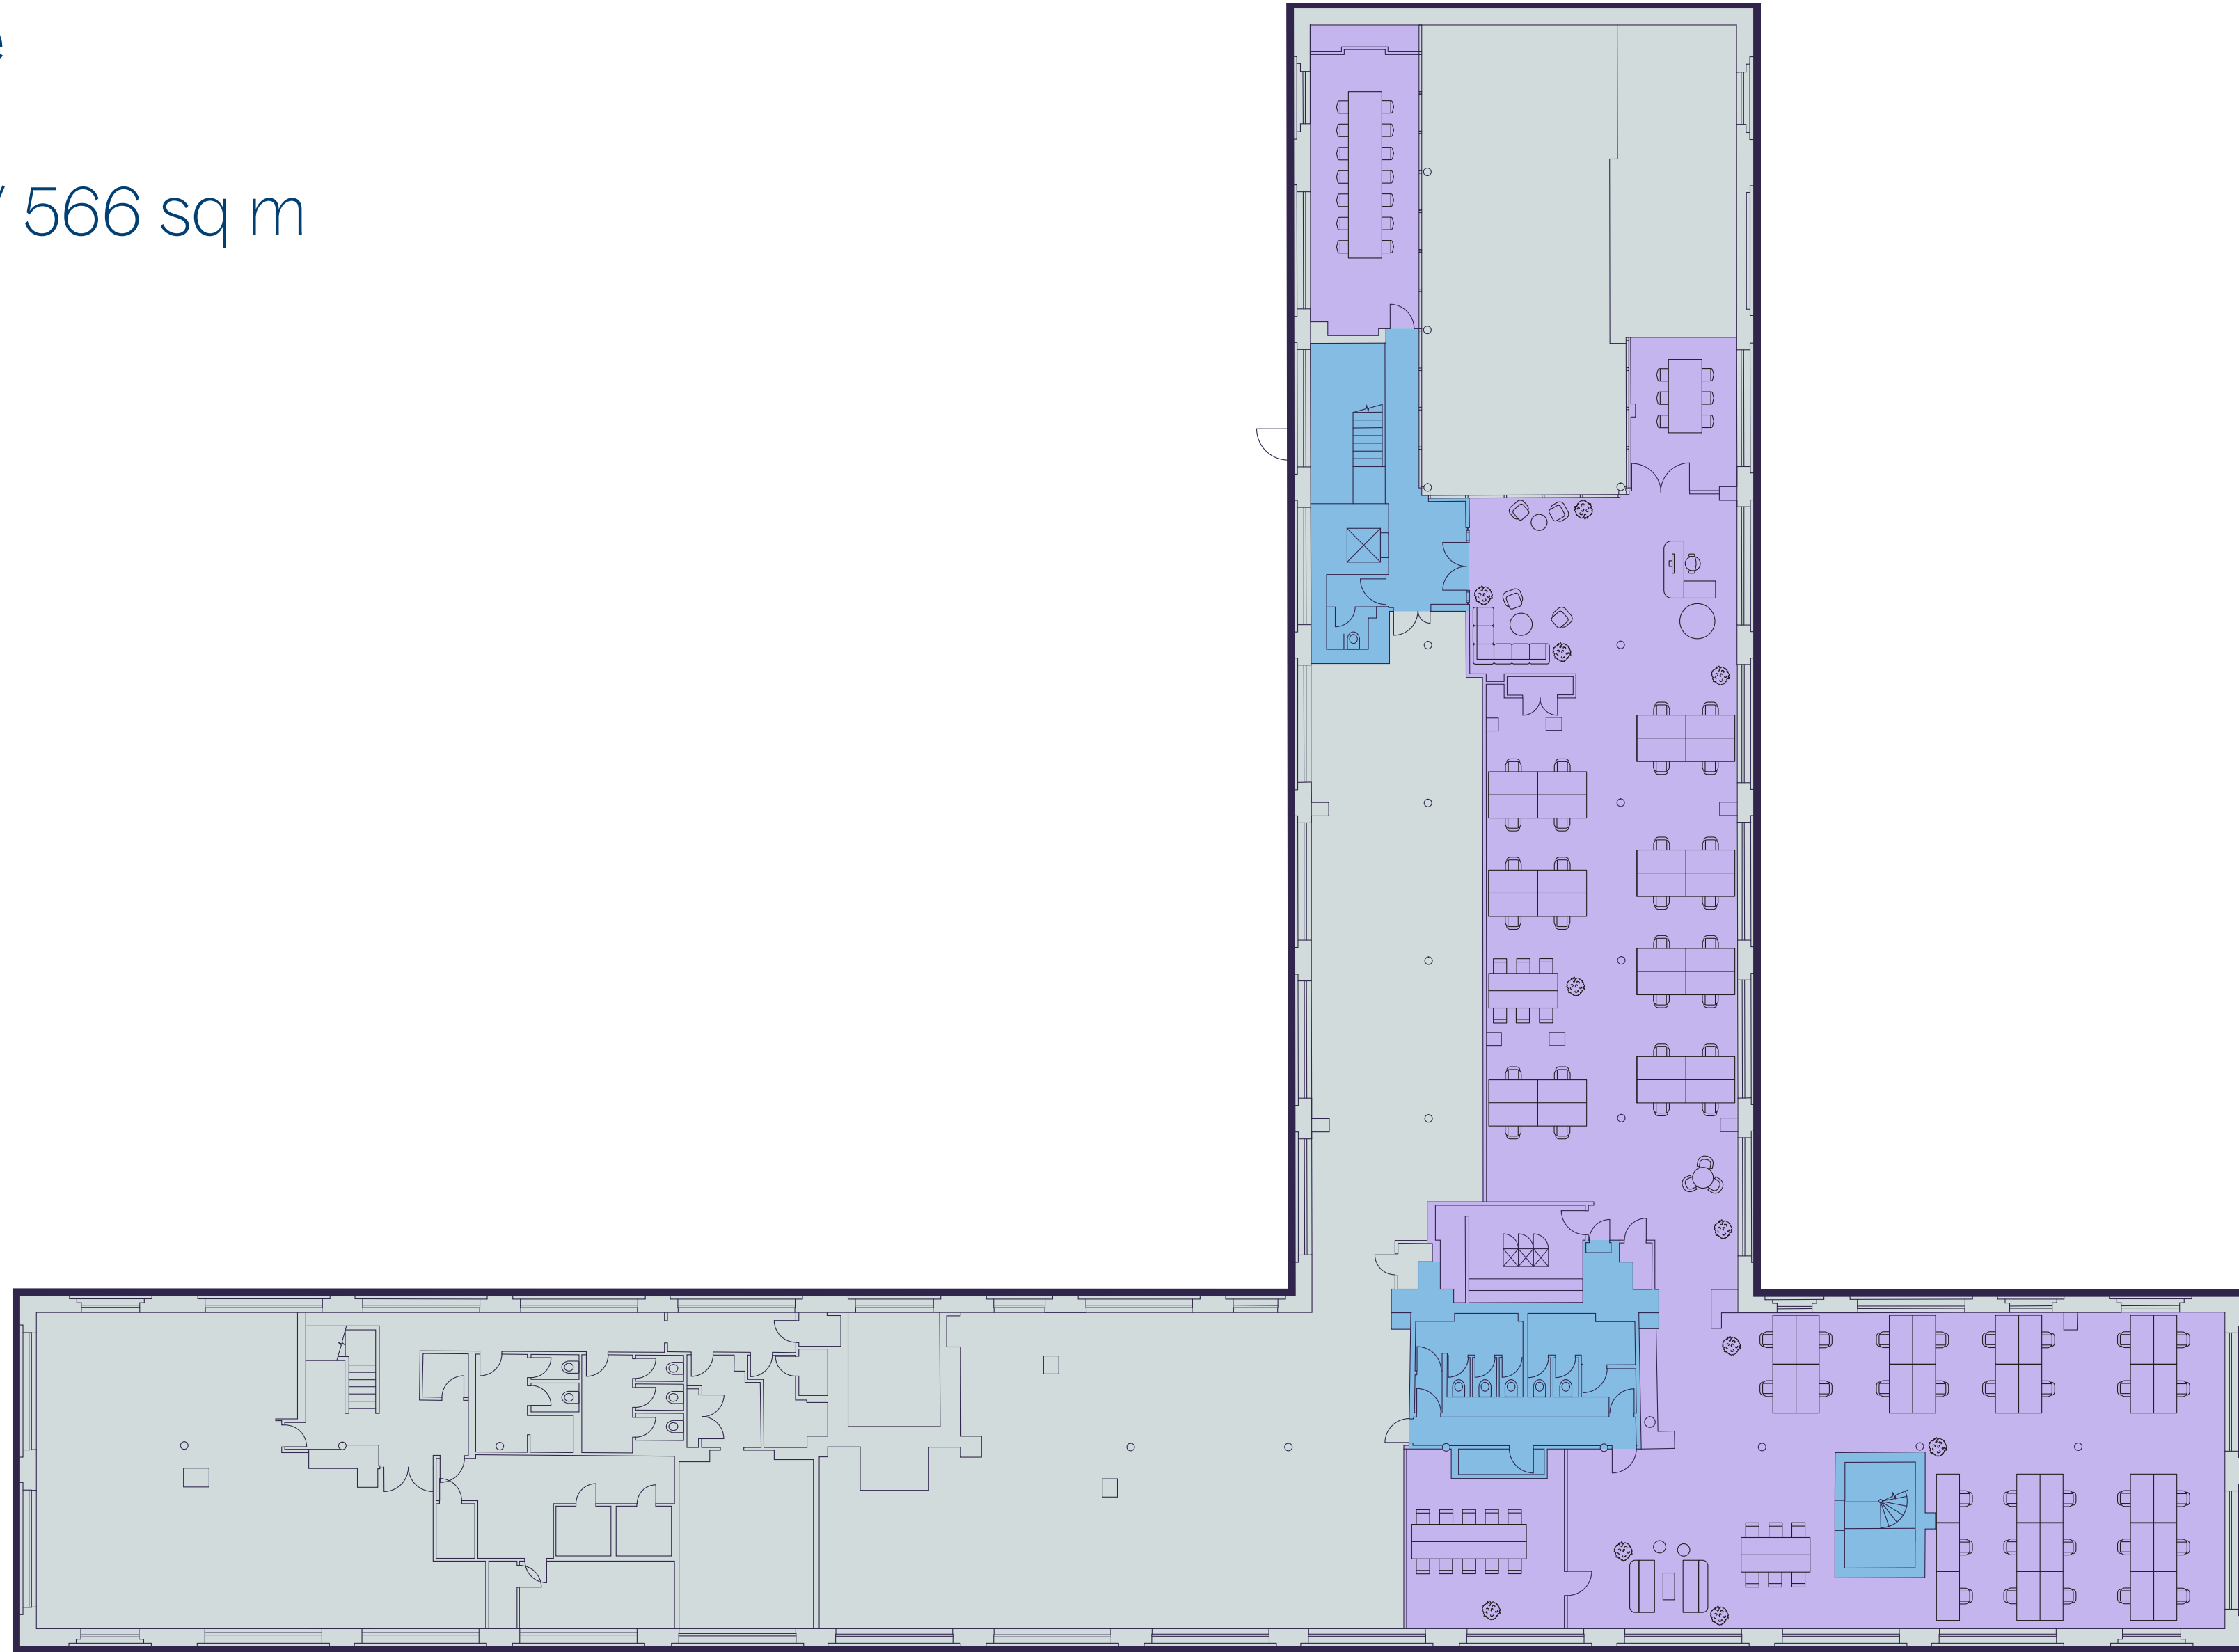

Current availability
6,096 sq ft

EST. 1853

**IVORY
HOUSE**

ST. KATHARINE DOCKS

Ivory House

Mezzanine

6,096 sq ft / 566 sq m

Indicative Only. Not to scale

- Available
- Core/Lifts/WCs
- Existing tenant